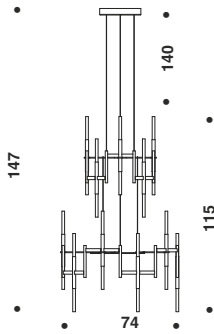

DESIGN **CRISTIAN FELTRIN**

Il telaio in metallo è disponibile nelle seguenti finiture:

- oro spazzolato con pure steel
- oro spazzolato con bronzo
- oro spazzolato con brunito corten
- oro spazzolato

Il diffusore è in plexiglass satinato.

Le lampade da tavolo, art. 668/1LP e art. 668/1LM sono ricaricabili tramite cavo USB incluso.

The metal frame is available in the following finishes:

- brushed gold with pure steel
- brushed gold with bronze
- brushed gold with burnished corten
- brushed gold

The diffuser is in satin plexiglass.

The table lamps, art. 668 / 1LP and art. 668 / 1LM are rechargeable via the included USB cable.

668/20+16
36 x LED 1,42W
7200 lumen - 3000K
CE ⊕ ▽

B - C