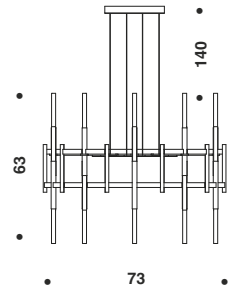

668/20
20 x LED 1,42W
4000 lumen - 3000K
CE ⊕ ▽

B - C