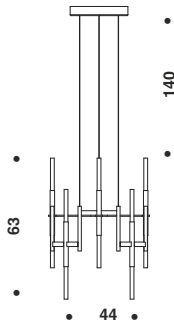

B - C

668/20
20 x LED 1,42W
4000 lumen - 3000K
CE ⊕ ▽

B - C

668/16
16 x LED 1,42W
3200 lumen - 3000K
CE ⊕ ▽

B - C

668/12
12 x LED 1,42W
2400 lumen - 3000K
CE ⊕ ▽

B - C

668/6
6 x LED 1,42W
1200 lumen - 3000K
CE ⊕ ▽