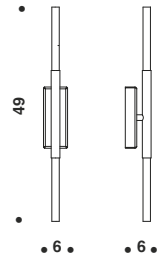

668/12PF
12 x LED 1,42W
2400 lumen - 3000K

D

668/16PF
16 x LED 1,42W
3200 lumen - 3000K

B - C

670/16PF
16 x LED 1,42W
3200 lumen - 3000K

B - C

668/6A
6 x LED 1,42W
1200 lumen - 3000K

D

668/4A
4 x LED 1,42W
800 lumen - 3000K

D

668/2A
2 x LED 1,42W
400 lumen - 3000K

D

668/3L
3 x LED 1,42W
600 lumen - 3000K

D

668/1LM
1 x LED 1,42W
200 lumen - 3000K

B

**Ricaricabile with
Micro USB**

668/1LP
1 x LED 1,42W
200 lumen - 3000K

B

**Ricaricabile with
Micro USB**

668/12P
12 x LED 1,42W
2400 lumen - 3000K

B - C

668/6P
6 x LED 1,42W
1200 lumen - 3000K

D

668/1P
1 x LED 1,42W
200 lumen - 3000K

D