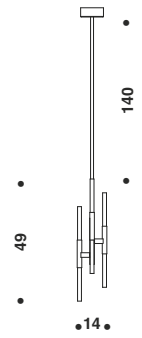

DESIGN **CRISTIAN FELTRIN**

Il telaio in metallo è disponibile nelle seguenti finiture:

- oro spazzolato con pure steel
- oro spazzolato con bronzo
- oro spazzolato con brunito corten
- oro spazzolato

Il diffusore è in plexiglass satinato.

Le lampade da tavolo, art. 668/1LP e art. 668/1LM sono ricaricabili tramite cavo USB incluso.

The metal frame is available in the following finishes:

- brushed gold with pure steel
- brushed gold with bronze
- brushed gold with burnished corten
- brushed gold

The diffuser is in satin plexiglass.

The table lamps, art. 668 / 1LP and art. 668 / 1LM are rechargeable via the included USB cable.

668/20+16
36 x LED 1,42W
7200 lumen - 3000K
CE ⊕ ▽

B - C

668/24
24 x LED 1,42W
4800 lumen - 3000K
CE ⊕ ▽

B - C

668/20
20 x LED 1,42W
4000 lumen - 3000K
CE ⊕ ▽

B - C

668/16
16 x LED 1,42W
3200 lumen - 3000K
CE ⊕ ▽

B - C

668/12
12 x LED 1,42W
2400 lumen - 3000K
CE ⊕ ▽

B - C

668/6
6 x LED 1,42W
1200 lumen - 3000K
CE ⊕ ▽

D

671/3S
3 x LED 1,42W
600 lumen - 3000K
CE ⊕ ▽

D

669/20
20 x LED 1,42W
4000 lumen - 3000K
CE ⊕ ▽

B - C

670/20
20 x LED 1,42W
4000 lumen - 3000K
CE ⊕ ▽

B - C