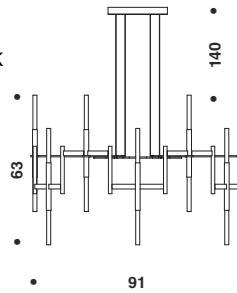

668/24
24 x LED 1,42W
4800 lumen - 3000K
CE ⊕ ▽

B - C