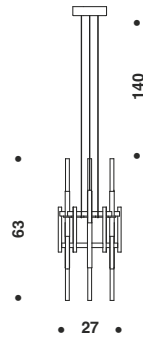

B - C

668/20
20 x LED 1,42W
4000 lumen - 3000K
CE ⊕ ▽

B - C

668/16
16 x LED 1,42W
3200 lumen - 3000K
CE ⊕ ▽

B - C

668/12
12 x LED 1,42W
2400 lumen - 3000K
CE ⊕ ▽

B - C

668/6
6 x LED 1,42W
1200 lumen - 3000K
CE ⊕ ▽