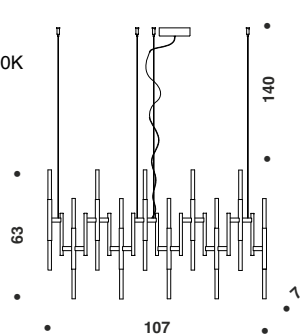

D

671/3S
3 x LED 1,42W
600 lumen - 3000K
CE ⊕ ▽

D

669/20
20 x LED 1,42W
4000 lumen - 3000K
CE ⊕ ▽

B - C

670/20
20 x LED 1,42W
4000 lumen - 3000K
CE ⊕ ▽

B - C

668/12PF
 12 x LED 1,42W
 2400 lumen - 3000K